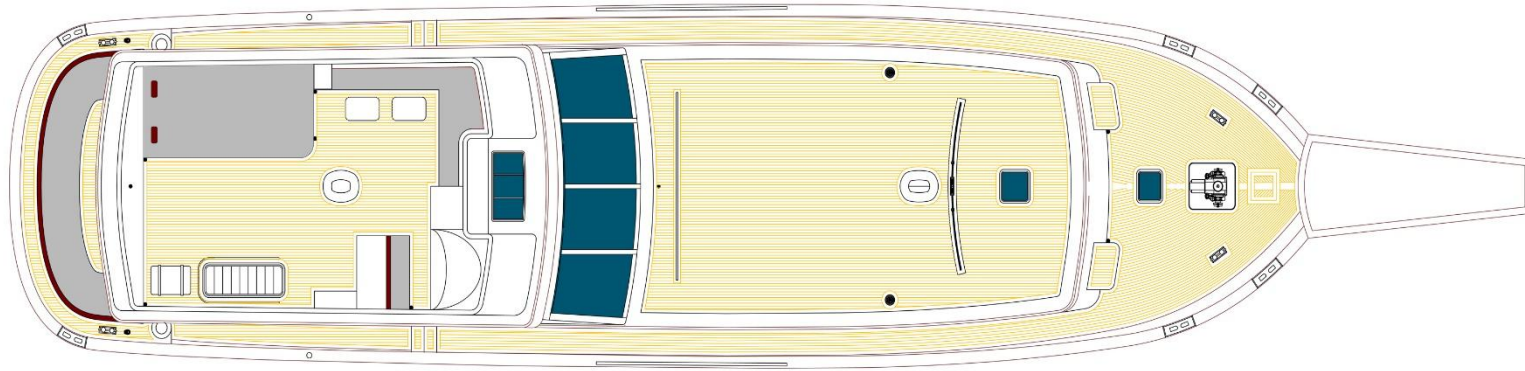

SERENITY 86

26,11m (86') | 4 Cabins | 8 Guests

SERENITY 86

Bird's Eye View

SERENITY 86

Flybridge

SERENITY 86

Side Deck

SERENITY 86

VIP Cabin

SERENITY 86

VIP Cabin Bathroom

SERENITY 86

Twin Cabin

SERENITY 86

Twin Cabin

SERENITY 86

Twin Cabin Bathroom

SERENITY 86

Sailing

SERENITY 86

General Arrangement

SPECIFICATIONS

LOA (Incl. Pulpit)	30,00 m / 98'5"
Length Hull	26,11 m / 86'
Beam	7,00 m / 23'
Draught	2,84 m / 9'3"
Flag	Turkish
Cabins	4
Guests	8
Built / Refit	2007 / 2026
Builder	Mural Yachts
Engine(s)	2× Scania 318 hp
Generator(s)	2× Onan 22,5 kW
Fuel Consumption	80 liters/hr cruising speed
Sail Area	412 m ²
Cruising / Max. Speed	10 / 12 knots
Range	500 nm
Fuel Capacity	4000 l
Fresh Water Capacity	4000 l
Watermaker	200 liters/hr
A/C	24 Hours
Crew	Captain + 3

ACCOMMODATION

- Saloon with A/C, bar, dining area for 8 guests
- 1 forward master cabin with queen size bed, bathroom, A/C , Safety box
- 1 port VIP cabin with queen size bed, bathroom, A/C
- 2 starboard identical twin cabins, bathroom, A/C
- 2 separate crew quarters for 4 crew members