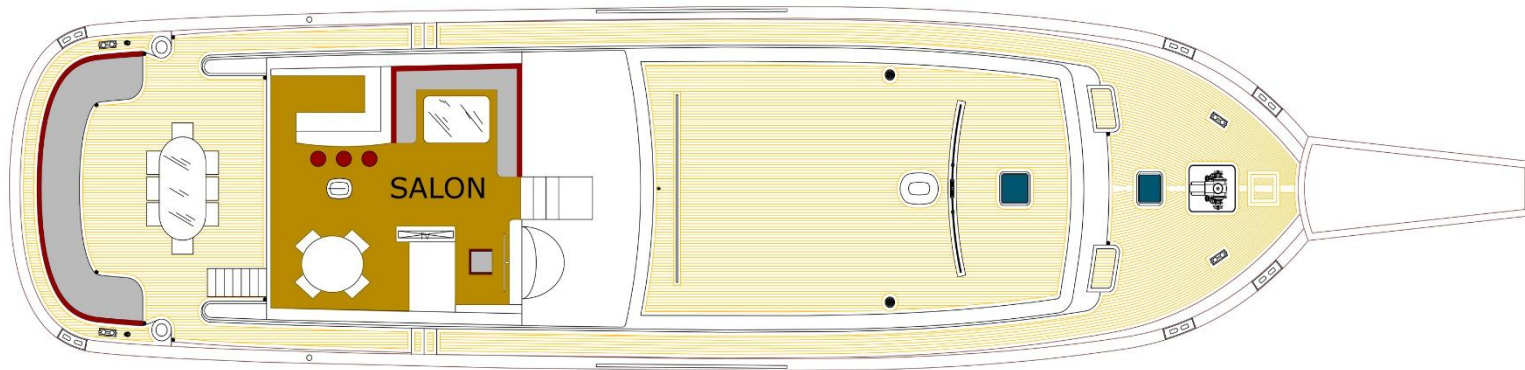

SERENITY 86

26,11m (86') | 4 Cabins | 8 Guests

SERENITY 86

Bird's Eye View

SERENITY 86

Flybridge

SERENITY 86

Side Deck

SERENITY 86

VIP Cabin

SERENITY 86

VIP Cabin Bathroom

SERENITY 86

Twin Cabin

SERENITY 86

Twin Cabin

SERENITY 86

Twin Cabin Bathroom

SERENITY 86

Sailing

SERENITY 86

General Arrangement

SPECIFICATIONS

LOA (Incl. Pulpit)	30,00 m / 98'5"
Length Hull	26,11 m / 86'
Beam	7,00 m / 23'
Draught	2,84 m / 9'3"
Flag	Turkish
Cabins	4
Guests	8
Built / Refit	2007 / 2026
Builder	Mural Yachts
Engine(s)	2× Scania 318 hp
Generator(s)	2× Onan 22,5 kW
Fuel Consumption	80 liters/hr cruising speed
Sail Area	412 m ²
Cruising / Max. Speed	10 / 12 knots
Range	500 nm
Fuel Capacity	4000 l
Fresh Water Capacity	4000 l
Watermaker	200 liters/hr
A/C	24 Hours
Crew	Captain + 3

ACCOMMODATION

- Saloon with A/C, bar, dining area for 8 guests
- 1 forward master cabin with queen size bed, bathroom, A/C , Safety box
- 1 port VIP cabin with queen size bed, bathroom, A/C
- 2 starboard identical twin cabins, bathroom, A/C
- 2 separate crew quarters for 4 crew members