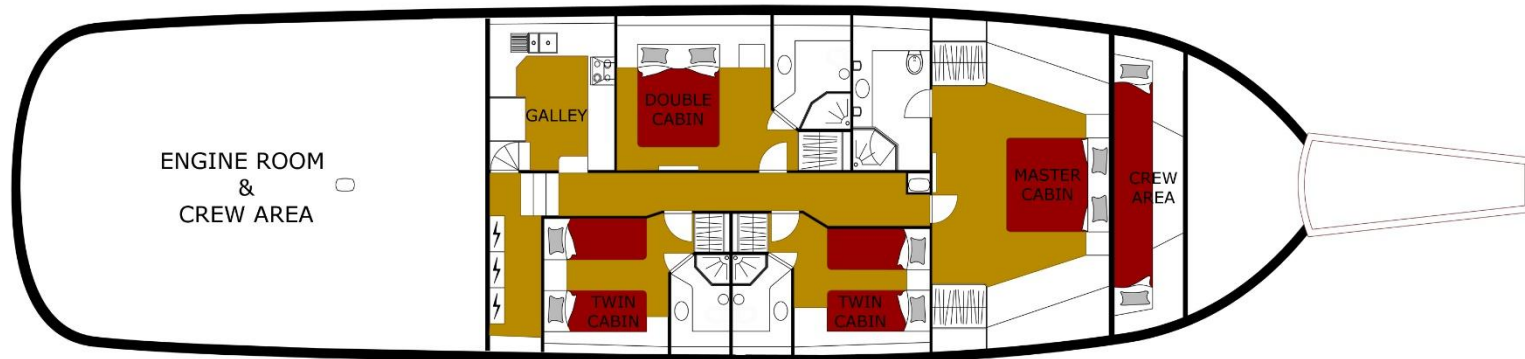

SERENITY 86

VIP Cabin

SERENITY 86

VIP Cabin Bathroom

SERENITY 86

Twin Cabin

SERENITY 86

Twin Cabin

SERENITY 86

Twin Cabin Bathroom

SERENITY 86

Sailing

SERENITY 86

General Arrangement

SPECIFICATIONS

LOA (Incl. Pulpit)	30,00 m / 98'5"
Length Hull	26,11 m / 86'
Beam	7,00 m / 23'
Draught	2,84 m / 9'3"
Flag	Turkish
Cabins	4
Guests	8
Built / Refit	2007 / 2026
Builder	Mural Yachts
Engine(s)	2× Scania 318 hp
Generator(s)	2× Onan 22,5 kW
Fuel Consumption	80 liters/hr cruising speed
Sail Area	412 m ²
Cruising / Max. Speed	10 / 12 knots
Range	500 nm
Fuel Capacity	4000 l
Fresh Water Capacity	4000 l
Watermaker	200 liters/hr
A/C	24 Hours
Crew	Captain + 3

ACCOMMODATION

- Saloon with A/C, bar, dining area for 8 guests
- 1 forward master cabin with queen size bed, bathroom, A/C , Safety box
- 1 port VIP cabin with queen size bed, bathroom, A/C
- 2 starboard identical twin cabins, bathroom, A/C
- 2 separate crew quarters for 4 crew members