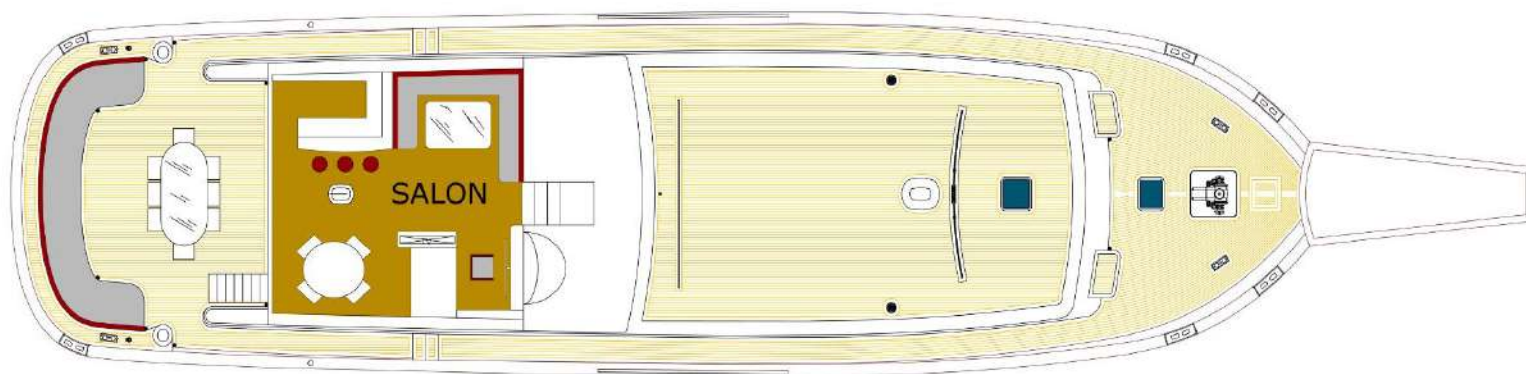

SERENITY 86

26,11m (86') | 4 Cabins | 8 Guests

SERENITY 86

Racing

SERENITY 86

At Anchor

SERENITY 86

Bird's Eye View

SERENITY 86

VIP Cabin Bathroom

SERENITY 86

Twin Cabin

SERENITY 86

Twin Cabin

SERENITY 86

Twin Cabin Bathroom

SERENITY 86

Sailing

SERENITY 86

General Arrangement

SPECIFICATIONS

LOA (Incl. Pulpit)	30,00 m / 98'5"
Length Hull	26,11 m / 86'
Beam	7,00 m / 23'
Draught	2,84 m / 9'3"
Flag	Turkish
Cabins	4
Guests	8
Built / Refit	2007 / 2019
Builder	Mural Yachts
Engine(s)	2× Scania 318 hp
Generator(s)	2× Onan 22,5 kW
Fuel Consumption	80 liters/hr cruising speed
Sail Area	412 m2
Cruising / Max. Speed	10 / 12 knots
Range	500 nm
Fuel Capacity	4000 l
Fresh Water Capacity	4000 l
Watermaker	200 liters/hr
A/C	24 Hours
Crew	Captain + 3

ACCOMMODATION

- Saloon with A/C, bar, dining area for 8 guests
- 1 forward master cabin with queen size bed, bathroom, A/C , Safety box
- 1 port VIP cabin with queen size bed, bathroom, A/C
- 2 starboard identical twin cabins, bathroom, A/C
- 2 separate crew quarters for 4 crew members