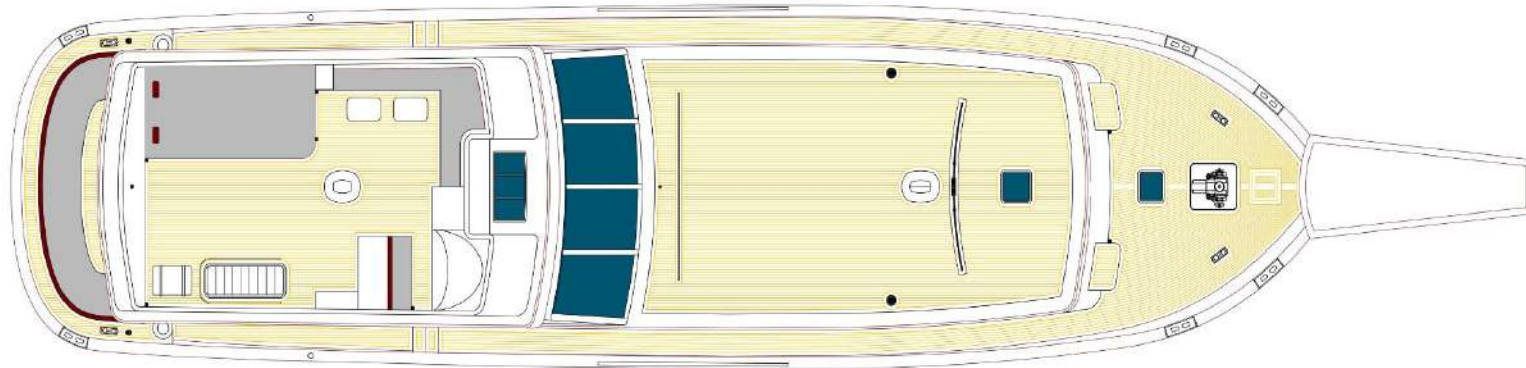

SERENITY 86

26,11m (86') | 4 Cabins | 8 Guests

SERENITY 86

Racing

SERENITY 86

At Anchor

SERENITY 86

Bird's Eye View

SERENITY 86

VIP Cabin Bathroom

SERENITY 86

Twin Cabin

SERENITY 86

Twin Cabin

SERENITY 86

Twin Cabin Bathroom

SERENITY 86

Sailing

SERENITY 86

General Arrangement

SPECIFICATIONS

LOA (Incl. Pulpit)	30,00 m / 98'5"
Length Hull	26,11 m / 86'
Beam	7,00 m / 23'
Draught	2,84 m / 9'3"
Flag	Turkish
Cabins	4
Guests	8
Built / Refit	2007 / 2019
Builder	Mural Yachts
Engine(s)	2× Scania 318 hp
Generator(s)	2× Onan 22,5 kW
Fuel Consumption	80 liters/hr cruising speed
Sail Area	412 m2
Cruising / Max. Speed	10 / 12 knots
Range	500 nm
Fuel Capacity	4000 l
Fresh Water Capacity	4000 l
Watermaker	200 liters/hr
A/C	24 Hours
Crew	Captain + 3

ACCOMMODATION

- Saloon with A/C, bar, dining area for 8 guests
- 1 forward master cabin with queen size bed, bathroom, A/C , Safety box
- 1 port VIP cabin with queen size bed, bathroom, A/C
- 2 starboard identical twin cabins, bathroom, A/C
- 2 separate crew quarters for 4 crew members