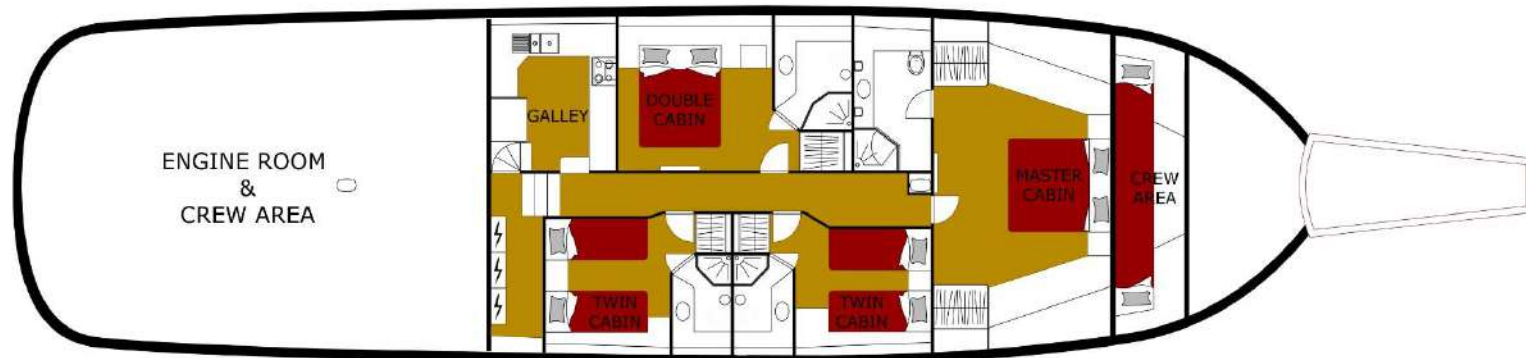

SERENITY 86

VIP Cabin Bathroom

SERENITY 86

Twin Cabin

SERENITY 86

Twin Cabin

SERENITY 86

Twin Cabin Bathroom

SERENITY 86

Sailing

SERENITY 86

General Arrangement

SPECIFICATIONS

LOA (Incl. Pulpit)	30,00 m / 98'5"
Length Hull	26,11 m / 86'
Beam	7,00 m / 23'
Draught	2,84 m / 9'3"
Flag	Turkish
Cabins	4
Guests	8
Built / Refit	2007 / 2019
Builder	Mural Yachts
Engine(s)	2× Scania 318 hp
Generator(s)	2× Onan 22,5 kW
Fuel Consumption	80 liters/hr cruising speed
Sail Area	412 m2
Cruising / Max. Speed	10 / 12 knots
Range	500 nm
Fuel Capacity	4000 l
Fresh Water Capacity	4000 l
Watermaker	200 liters/hr
A/C	24 Hours
Crew	Captain + 3

ACCOMMODATION

- Saloon with A/C, bar, dining area for 8 guests
- 1 forward master cabin with queen size bed, bathroom, A/C , Safety box
- 1 port VIP cabin with queen size bed, bathroom, A/C
- 2 starboard identical twin cabins, bathroom, A/C
- 2 separate crew quarters for 4 crew members