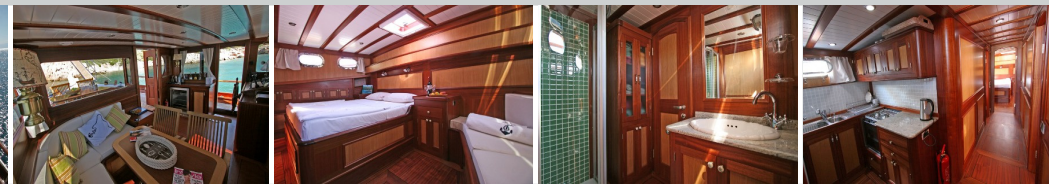

1 EXTERIOR

2 DECK

3 INTERIOR

1 EXTERIOR

2 DECK

3 INTERIOR