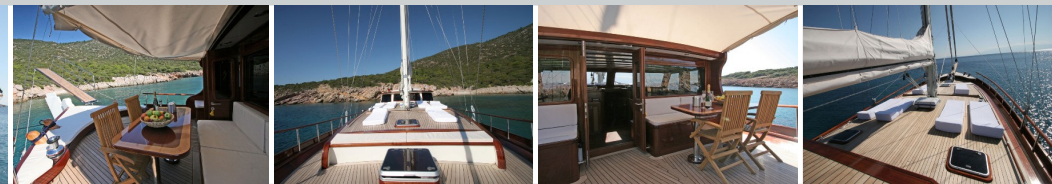

1 EXTERIOR

2 DECK

3 INTERIOR

1 EXTERIOR

2 DECK

3 INTERIOR